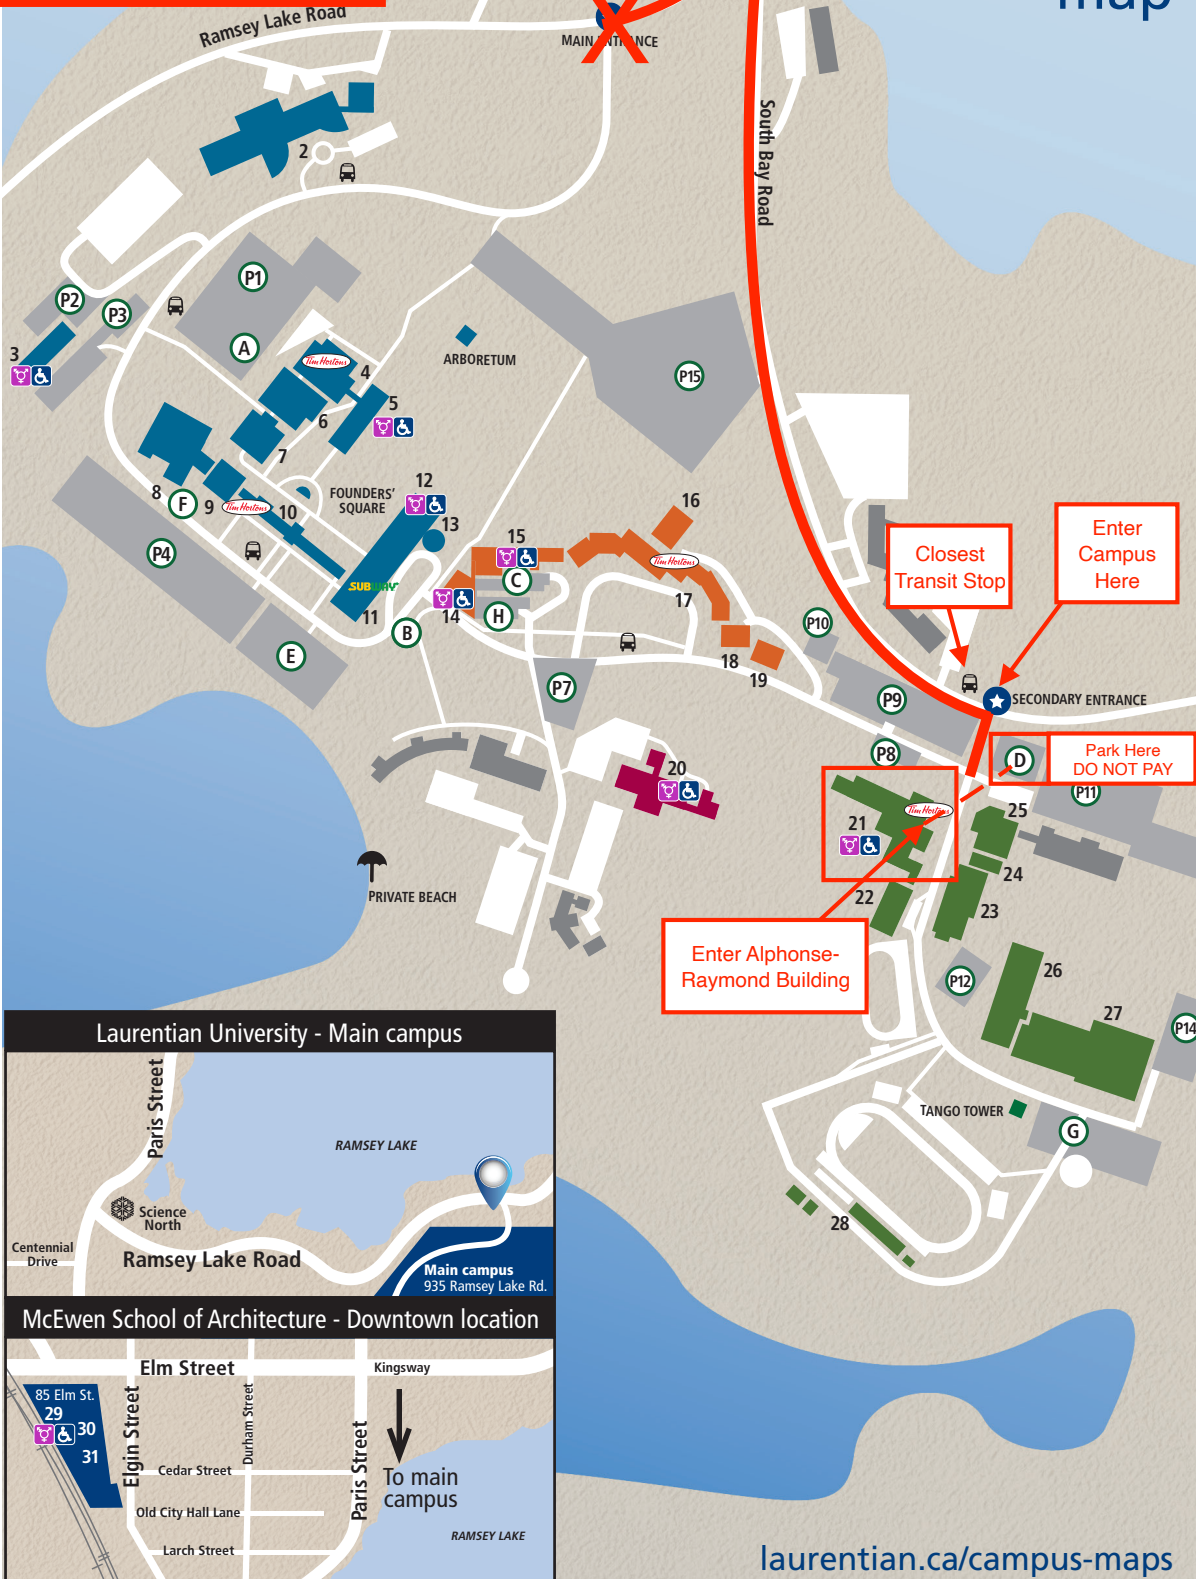

If you are having trouble finding us, please call:

705-675-1151 x 2469

Turn Right on South Bay Road

# Campus map

- Zone 1**
- 1 Vale Living with Lakes Centre
- 1a Watershed Centre
- 2 Willet Green Miller Centre
- 3 Maintenance and Security Building
- 4 Fraser Building and Auditorium
- 5 Cliff Fielding Building
- 6 Science II Building and Doran Planetarium
- 7 Science I Building
- 8 J.N. Desmarais Library
- 9 Classroom Building
- 10 Arts Building
- 11 Dining Hall
- 12 R.D. Parker Building / Welcome Centre / Atrium myLaurentian Hub
- 13 Indigenous Sharing and Learning Centre (ISLC)
- Zone 2**
- 14 Student Centre
- 15 West Residence
- 16 Mature Student Residence
- 17 Single Student Residence
- 18 University College Residence
- 19 East Residence
- Zone 3**
- 20 Huntington Residence
- Zone 4**
- 21 Alphonse Raymond Pavilion
- 22 Laurentian Child and Family Centre/ Garderie Touche-à-Tout
- 23 Education Building
- 24 Cardiovascular and Metabolic Research Lab
- 25 Health Sciences Education Resource Centre
- 26 Student Recreation Centre
- 27 B.F. Avery Physical Education Centre
- 28 Sports Stadium
- Downtown**
- 29 McEwen School of Architecture
- 30 Telegraph Building
- 31 Workshop Building

- Parking**
- P1** (♿), **P2-P12**, **P14** (♿), **P16** Reserved parking
  - P15** General parking
  - A-B** (♿), **C** (♿), **D** (♿), **E**, **H** Pay and Display/HOTSPOT
  - F** (♿) Half-hour complimentary parking
  - G** Metered parking

- Bus Stop
- Parking
- Gender Inclusive Washroom
- Wheelchair Accessible