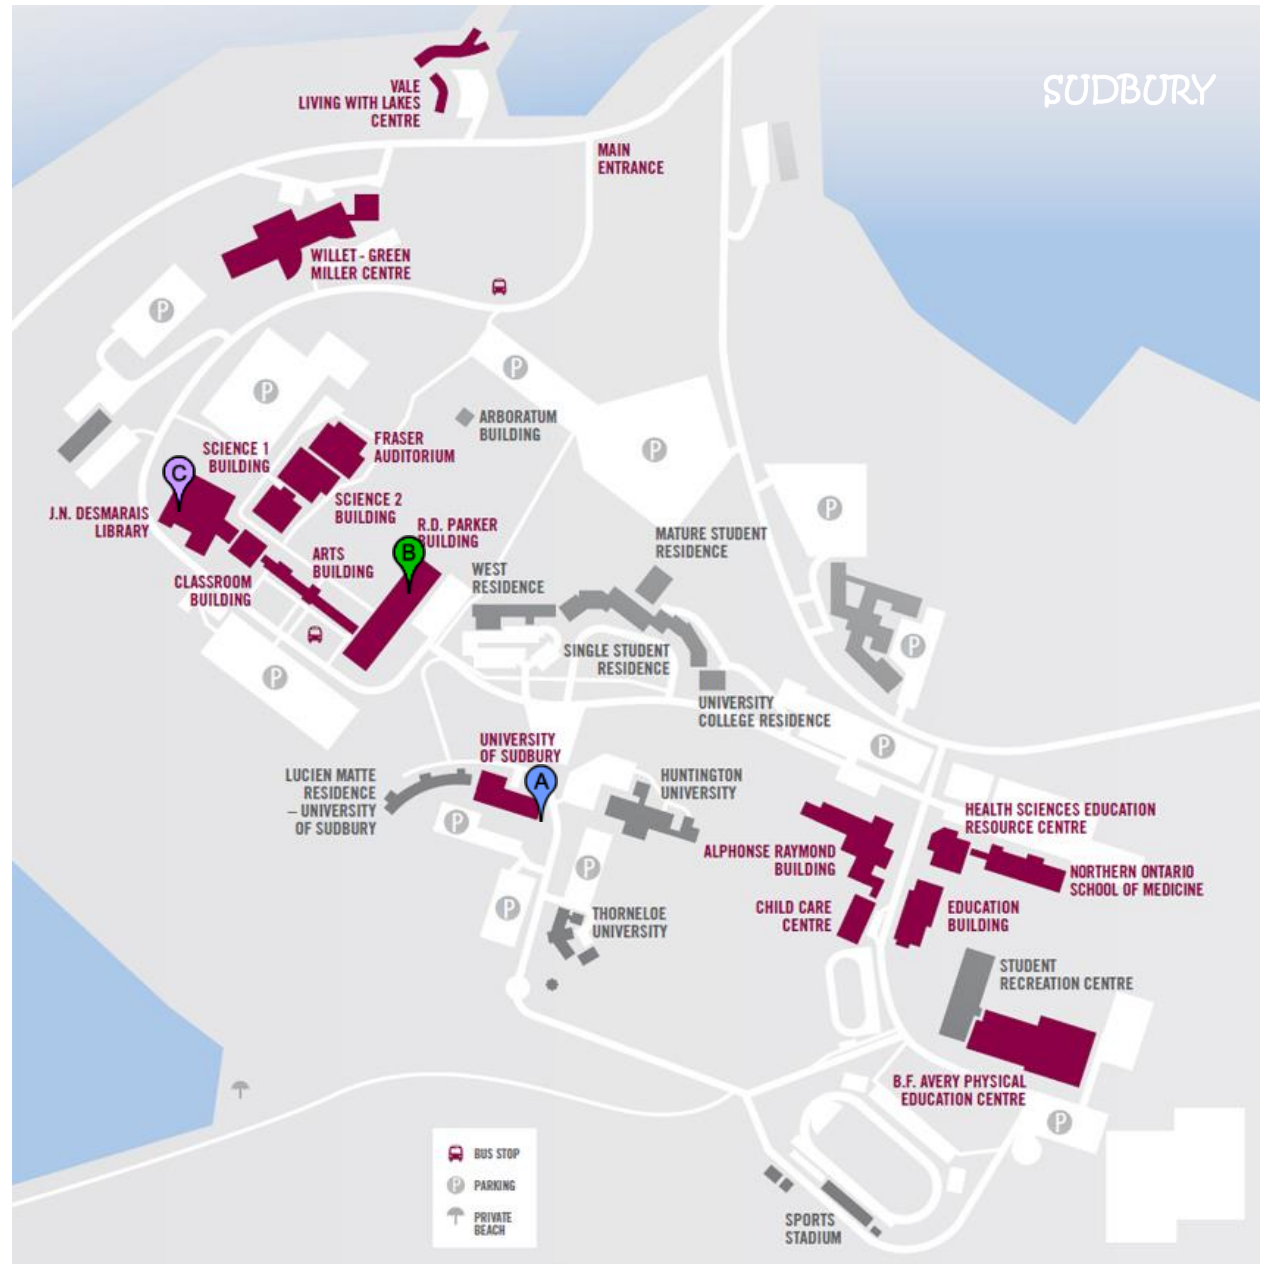

INTERNATIONAL STUDENTS' ORIENTATION

Fall 2015

August 31 to Sept. 4

A University of Sudbury
Ground (1st) Floor – Canisius Hall
3rd Floor – Laurentian International

B Parker Building

C J.N. Desmarais Library – 2nd

Call 705-675-1151 ext. 1557 or 1558

international@laurentian.ca

Tuesday – September 1

Time	Event
9:00 to 12:00	 EAP Placement Test * Library Instruction Room
10:00 to 12:00	  Banking Shuttle
2:00 to 4:00	  Banking Shuttle
5:30 to 7:30	  Cruise on Ramsey Lake departs campus @ 5:30

* Mandatory for all new EAP students.

Thursday – September 3

Time	Event
9:00 to 11:00	  Academic Orientation J.N. Desmarais Library
1:00 to 3:00	  City of Sudbury Bus Tour Departs @ 1:00
3:00 to 7:00	  "The Amazing Race" <i>Downtown Sudbury</i>

Friday – September 4

Time	Event
9:00 to 11:30	  Cell Phone Activation & Shopping Shuttle
12:00 to 1:30	 <i>LU President's Welcome BBQ for all Laurentian students</i>
1:30 to 3:30	 Outdoor fun activity Location to be advised